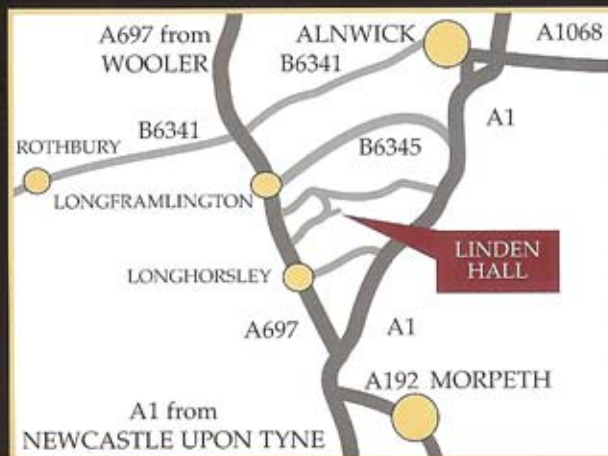

Art of the Imagination

Additional tickets may be purchased for £5 per person

FAIR ENQUIRIES

01797 252030

www.lindenhallfair.com

HOW TO GET THERE

AA signposted Free parking
Newcastle 24 miles
Carlisle 78 miles
Edinburgh 86 miles